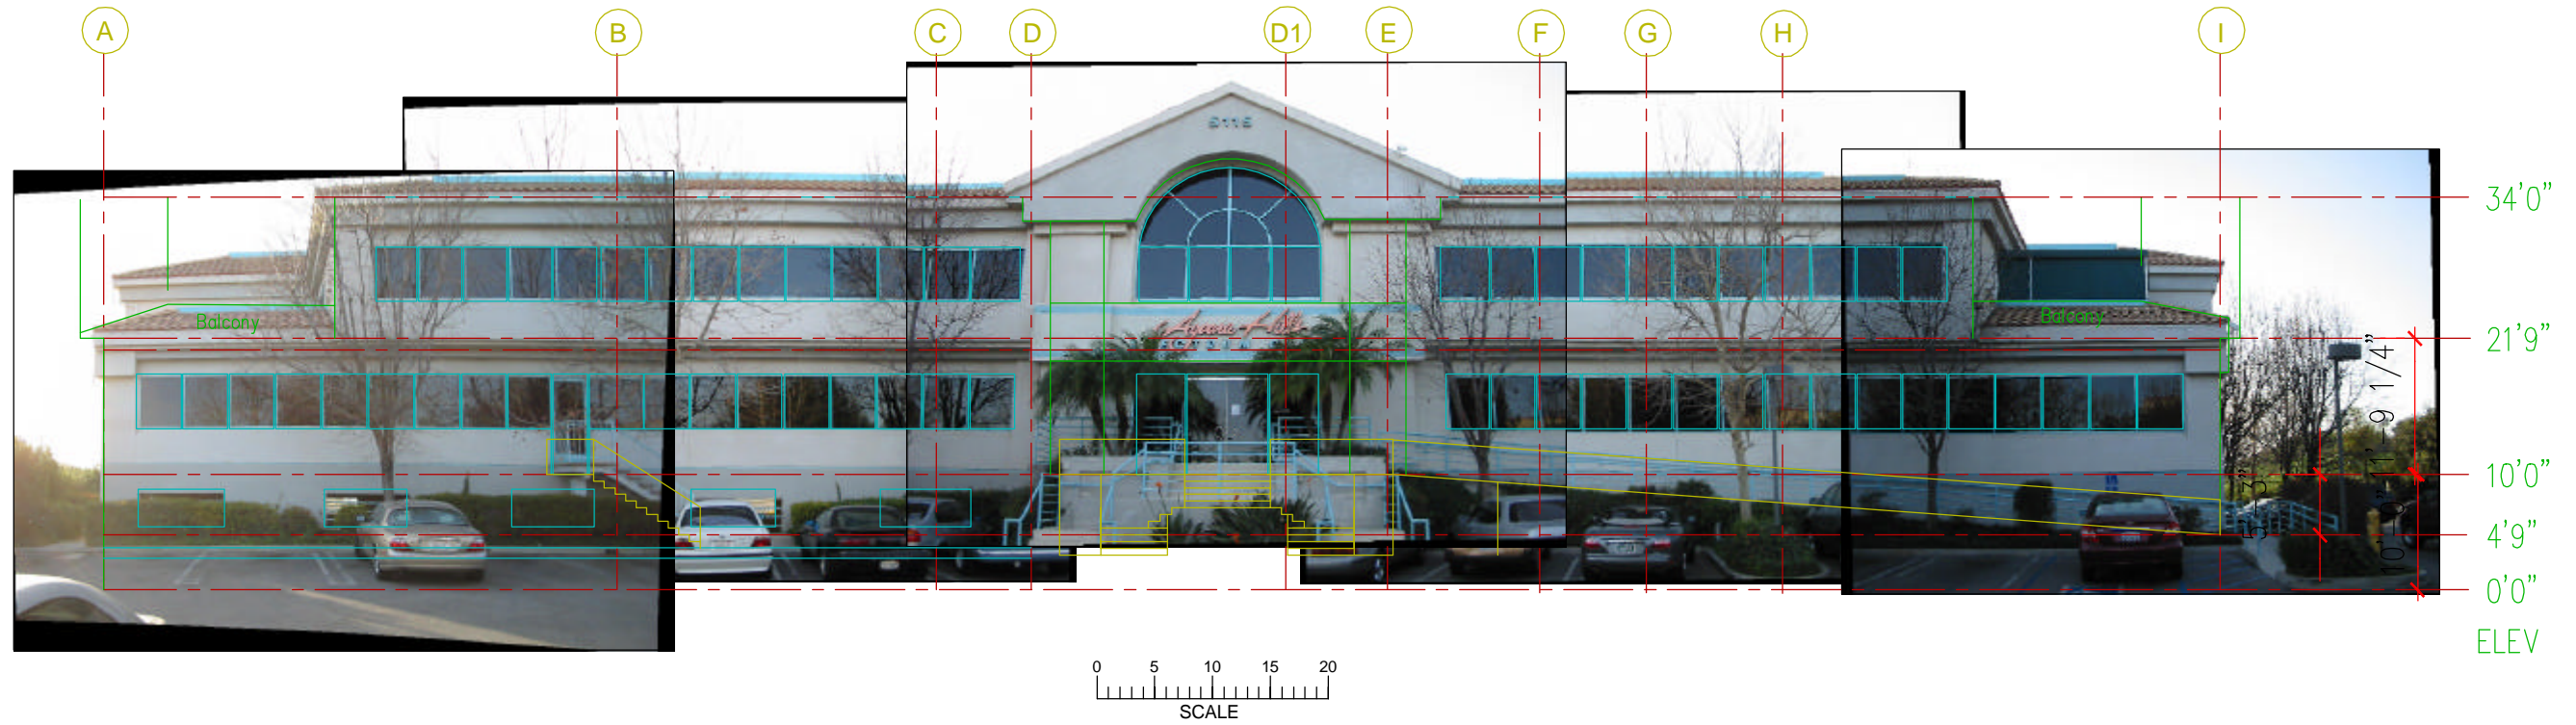

PREPARED FOR:
XYZ Architects
Suite 999 - 1234 Some St.
Anywhere, CA 90210
TEL (310) 213-9999
FAX (310) 213-8888
<http://www.yoururl.com>

9876 NICE ST.
LOVELY HILLS, XX 98934
(As Measured: February 2003)

EAST ELEVATION

Prepared By
LASERtech Floor Plans
TEL: (888) 393-6655
FILE: 2003-026